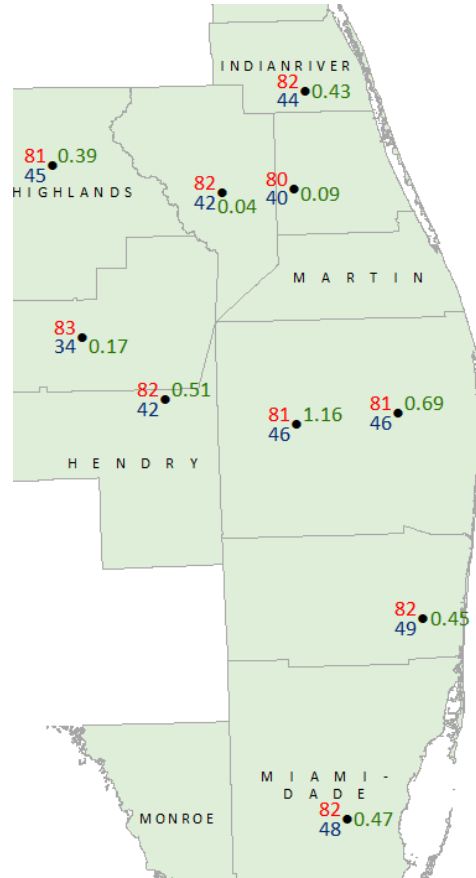

Extension Agricultural Weather Report

January 14th, 2019 - January 21st, 2019

Weekly Temperature & Rainfall Data from FAWN Stations by District

Northwest District

Central District

Northeast District

● 7-day rainfall (inches) ● 7-day Maximum Temperature (°F) ● 7-day Minimum Temperature (°F)

Southwest District

Southeast District

● 7-day rainfall (inches) ● 7-day Maximum Temperature (°F) ● 7-day Minimum Temperature (°F)

NWS 6-10 DAY OUTLOOKS

NWS 6-10 day Rainfall Outlook

NWS 6-10 day Temperature Outlook