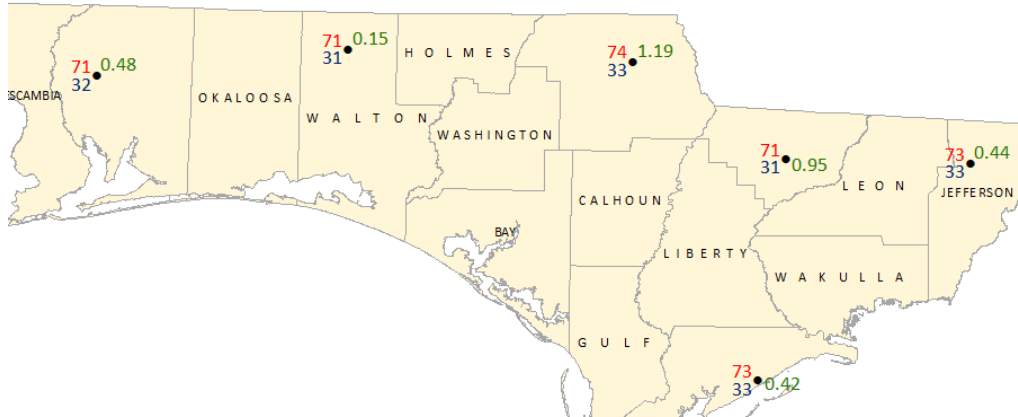

Extension Agricultural Weather Report

January 14th, 2019 - January 21st, 2019

Weekly Temperature & Rainfall Data from FAWN Stations by District

Northwest District

Central District

Northeast District

● 7-day rainfall (inches) ● 7-day Maximum Temperature (°F) ● 7-day Minimum Temperature (°F)

Southwest District

Southeast District

● 7-day rainfall (inches) ● 7-day Maximum Temperature (°F) ● 7-day Minimum Temperature (°F)

NWS 6-10 DAY OUTLOOKS

NWS 6-10 day Rainfall Outlook

NWS 6-10 day Temperature Outlook