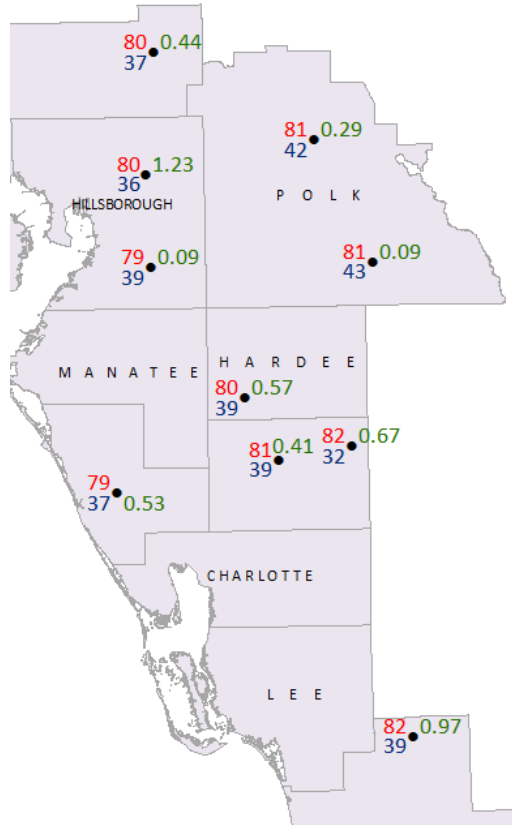

Extension Agricultural Weather Report

January 14th, 2019 - January 21st, 2019

Weekly Temperature & Rainfall Data from FAWN Stations by District

Northwest District

Central District

Northeast District

● 7-day rainfall (inches) ● 7-day Maximum Temperature (°F) ● 7-day Minimum Temperature (°F)

Southwest District

Southeast District

● 7-day rainfall (inches) ● 7-day Maximum Temperature (°F) ● 7-day Minimum Temperature (°F)

NWS 6-10 DAY OUTLOOKS

NWS 6-10 day Rainfall Outlook

NWS 6-10 day Temperature Outlook