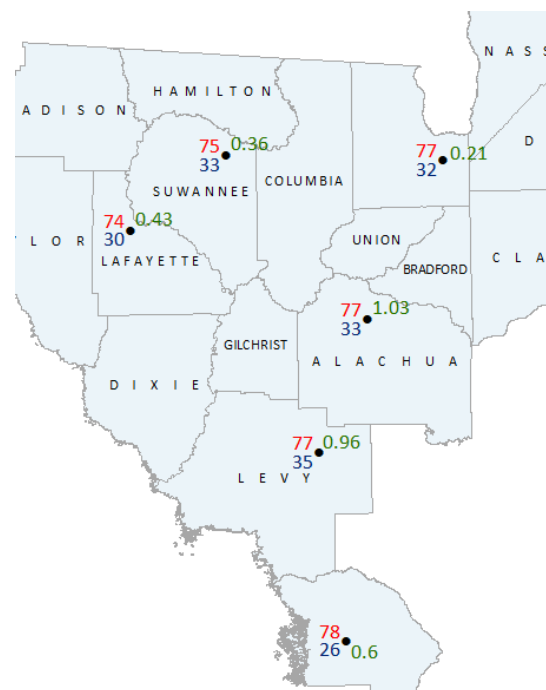

Extension Agricultural Weather Report

January 14th, 2019 - January 21st, 2019

Weekly Temperature & Rainfall Data from FAWN Stations by District

Northwest District

Central District

Northeast District

● 7-day rainfall (inches) ● 7-day Maximum Temperature (°F) ● 7-day Minimum Temperature (°F)

Southwest District

Southeast District

● 7-day rainfall (inches) ● 7-day Maximum Temperature (°F) ● 7-day Minimum Temperature (°F)

NWS 6-10 DAY OUTLOOKS

NWS 6-10 day Rainfall Outlook

NWS 6-10 day Temperature Outlook