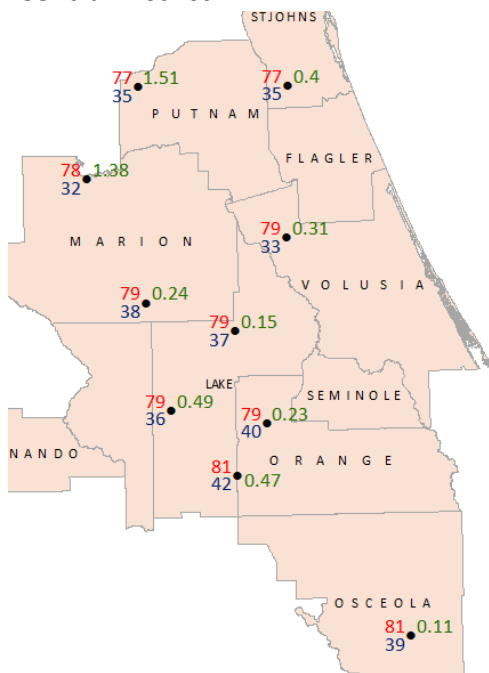

Extension Agricultural Weather Report

January 14th, 2019 - January 21st, 2019

Weekly Temperature & Rainfall Data from FAWN Stations by District

Northwest District

Central District

Northeast District

● 7-day rainfall (inches) ● 7-day Maximum Temperature (°F) ● 7-day Minimum Temperature (°F)

Southwest District

Southeast District

● 7-day rainfall (inches) ● 7-day Maximum Temperature (°F) ● 7-day Minimum Temperature (°F)

NWS 6-10 DAY OUTLOOKS

NWS 6-10 day Rainfall Outlook

NWS 6-10 day Temperature Outlook