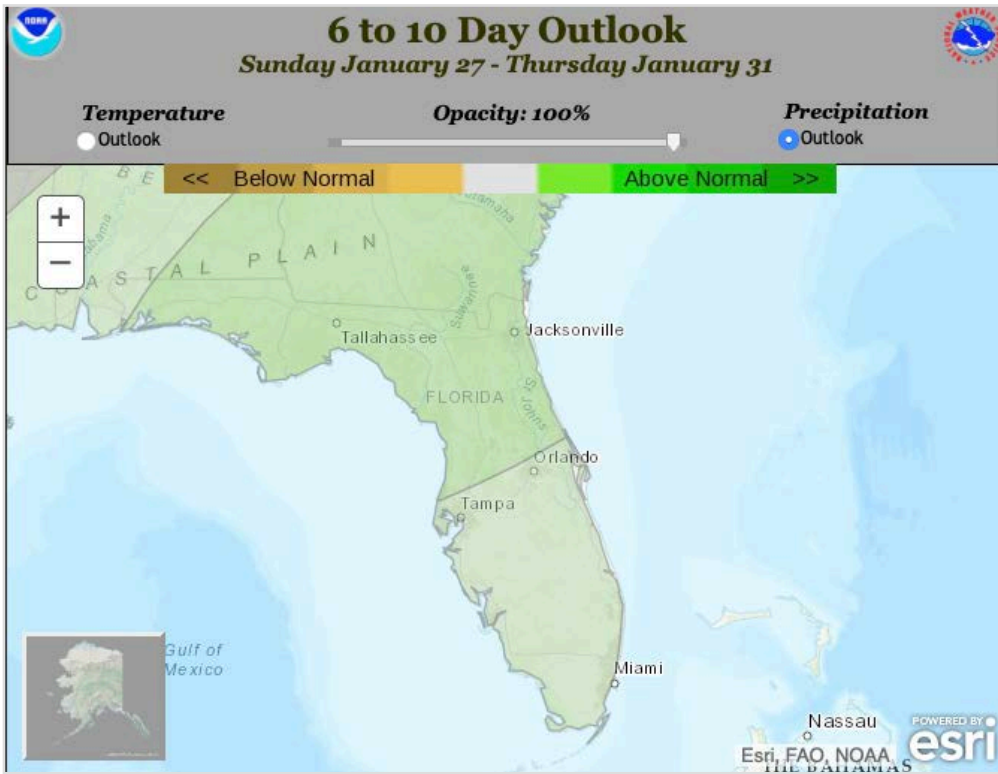

Extension Agricultural Weather Report

January 14th, 2019 - January 21st, 2019

Weekly Temperature & Rainfall Data from FAWN Stations by District

Northwest District

Central District

Northeast District

● 7-day rainfall (inches) ● 7-day Maximum Temperature (°F) ● 7-day Minimum Temperature (°F)

Southwest District

Southeast District

● 7-day rainfall (inches) ● 7-day Maximum Temperature (°F) ● 7-day Minimum Temperature (°F)

NWS 6-10 DAY OUTLOOKS

NWS 6-10 day Rainfall Outlook

NWS 6-10 day Temperature Outlook