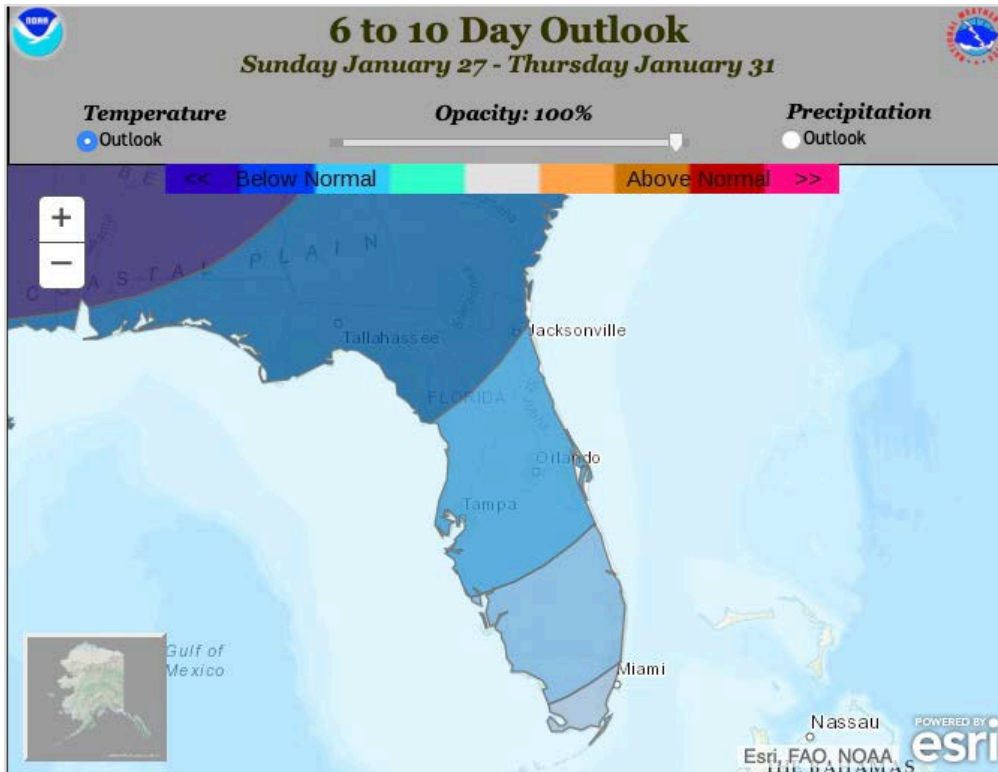

Extension Agricultural Weather Report

January 14th, 2019 - January 21st, 2019

Weekly Temperature & Rainfall Data from FAWN Stations by District

Northwest District

Central District

Northeast District

● 7-day rainfall (inches) ● 7-day Maximum Temperature (°F) ● 7-day Minimum Temperature (°F)

Southwest District

Southeast District

● 7-day rainfall (inches) ● 7-day Maximum Temperature (°F) ● 7-day Minimum Temperature (°F)

NWS 6-10 DAY OUTLOOKS

NWS 6-10 day Rainfall Outlook

NWS 6-10 day Temperature Outlook