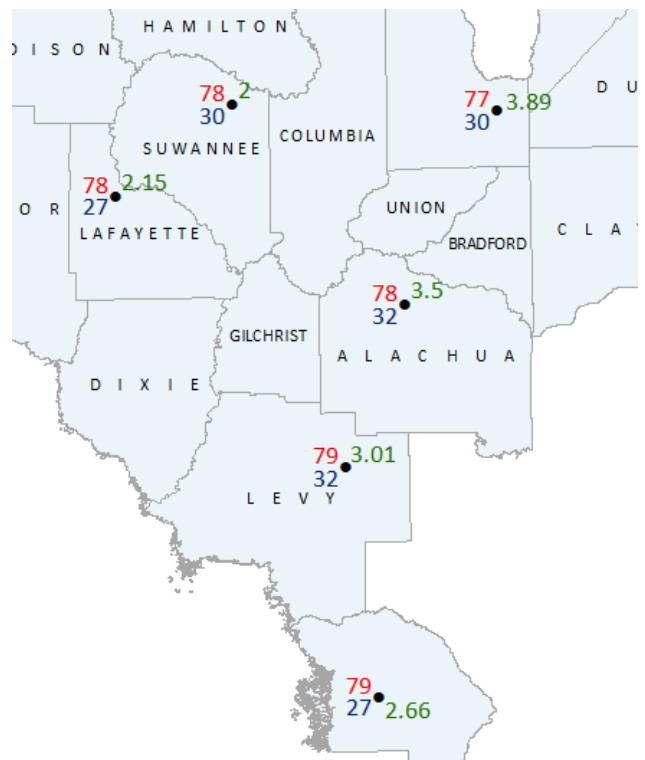

Extension Agricultural Weather Report

January 21st, 2019 - January 28th, 2019

Weekly Temperature & Rainfall Data from FAWN Stations by District

Northwest District

Central District

Northeast District

● 7-day rainfall (inches) ● 7-day Maximum Temperature (°F) ● 7-day Minimum Temperature (°F)

Southwest District

Southeast District

● 7-day rainfall (inches) ● 7-day Maximum Temperature (°F) ● 7-day Minimum Temperature (°F)

NWS 6-10 DAY OUTLOOKS

NWS 6-10 day Rainfall Outlook

NWS 6-10 day Temperature Outlook