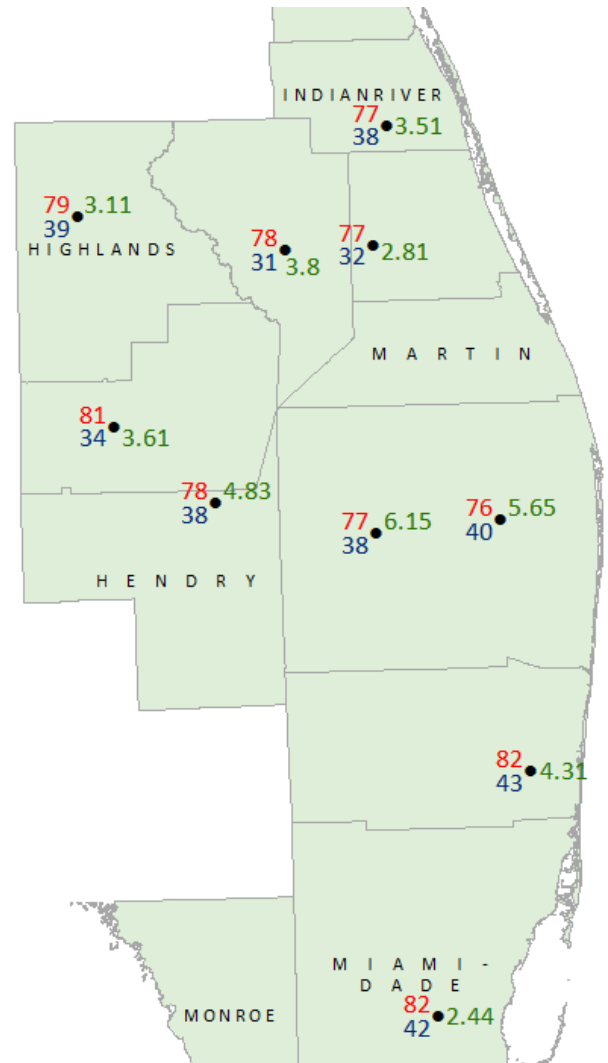

Extension Agricultural Weather Report

January 21st, 2019 - January 28th, 2019

Weekly Temperature & Rainfall Data from FAWN Stations by District

Northwest District

Central District

Northeast District

● 7-day rainfall (inches) ● 7-day Maximum Temperature (°F) ● 7-day Minimum Temperature (°F)

Southwest District

Southeast District

● 7-day rainfall (inches) ● 7-day Maximum Temperature (°F) ● 7-day Minimum Temperature (°F)

NWS 6-10 DAY OUTLOOKS

NWS 6-10 day Rainfall Outlook

NWS 6-10 day Temperature Outlook