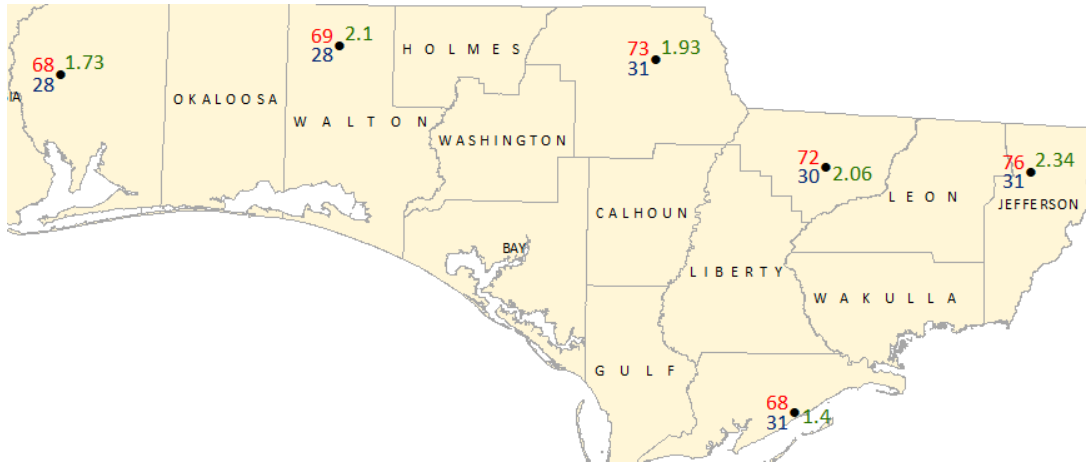

Extension Agricultural Weather Report

January 21st, 2019 - January 28th, 2019

Weekly Temperature & Rainfall Data from FAWN Stations by District

Northwest District

Central District

Northeast District

● 7-day rainfall (inches) ● 7-day Maximum Temperature (°F) ● 7-day Minimum Temperature (°F)

Southwest District

Southeast District

● 7-day rainfall (inches) ● 7-day Maximum Temperature (°F) ● 7-day Minimum Temperature (°F)

NWS 6-10 DAY OUTLOOKS

NWS 6-10 day Rainfall Outlook

NWS 6-10 day Temperature Outlook