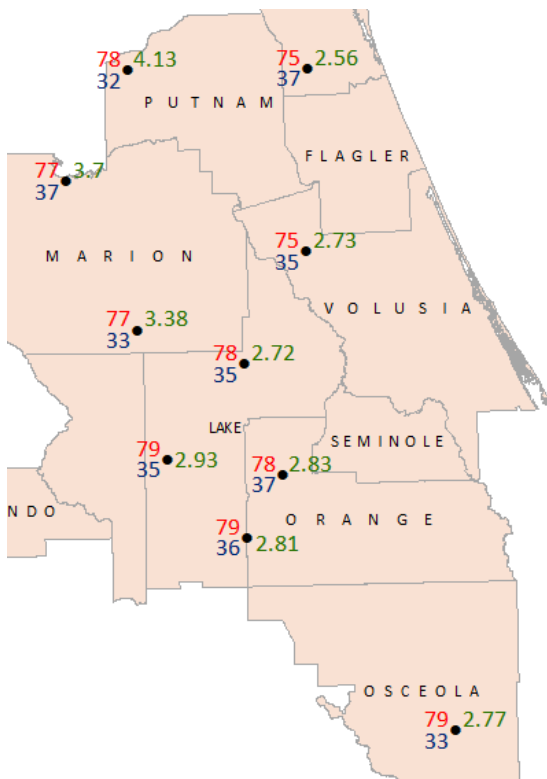

Extension Agricultural Weather Report

January 21st, 2019 - January 28th, 2019

Weekly Temperature & Rainfall Data from FAWN Stations by District

Northwest District

Central District

Northeast District

● 7-day rainfall (inches) ● 7-day Maximum Temperature (°F) ● 7-day Minimum Temperature (°F)

Southwest District

Southeast District

● 7-day rainfall (inches) ● 7-day Maximum Temperature (°F) ● 7-day Minimum Temperature (°F)

NWS 6-10 DAY OUTLOOKS

NWS 6-10 day Rainfall Outlook

NWS 6-10 day Temperature Outlook