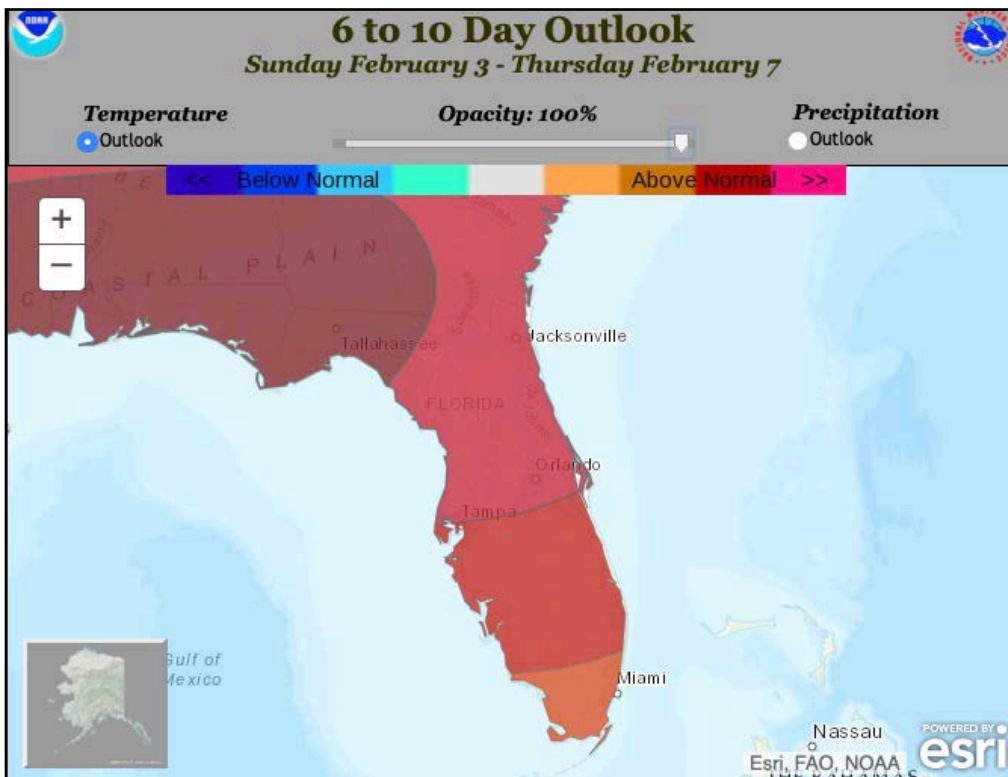

Extension Agricultural Weather Report

January 21st, 2019 - January 28th, 2019

Weekly Temperature & Rainfall Data from FAWN Stations by District

Northwest District

Central District

Northeast District

● 7-day rainfall (inches) ● 7-day Maximum Temperature (°F) ● 7-day Minimum Temperature (°F)

Southwest District

Southeast District

● 7-day rainfall (inches) ● 7-day Maximum Temperature (°F) ● 7-day Minimum Temperature (°F)

NWS 6-10 DAY OUTLOOKS

NWS 6-10 day Rainfall Outlook

NWS 6-10 day Temperature Outlook