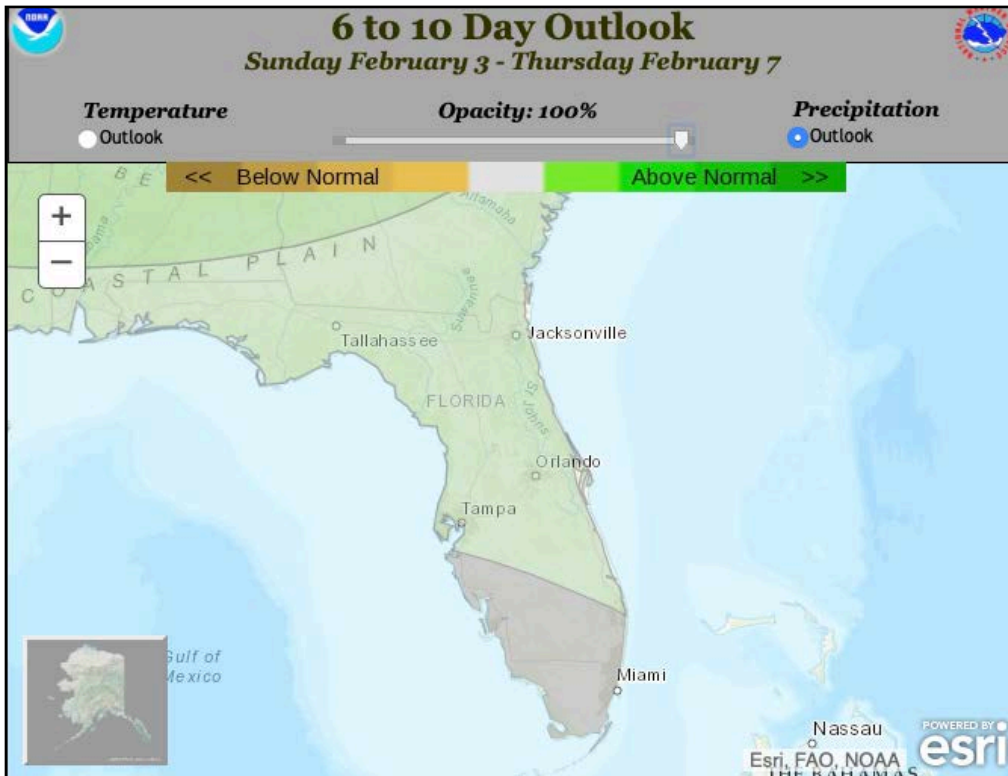

Extension Agricultural Weather Report

January 21st, 2019 - January 28th, 2019

Weekly Temperature & Rainfall Data from FAWN Stations by District

Northwest District

Central District

Northeast District

● 7-day rainfall (inches) ● 7-day Maximum Temperature (°F) ● 7-day Minimum Temperature (°F)

Southwest District

Southeast District

● 7-day rainfall (inches) ● 7-day Maximum Temperature (°F) ● 7-day Minimum Temperature (°F)

NWS 6-10 DAY OUTLOOKS

NWS 6-10 day Rainfall Outlook

NWS 6-10 day Temperature Outlook