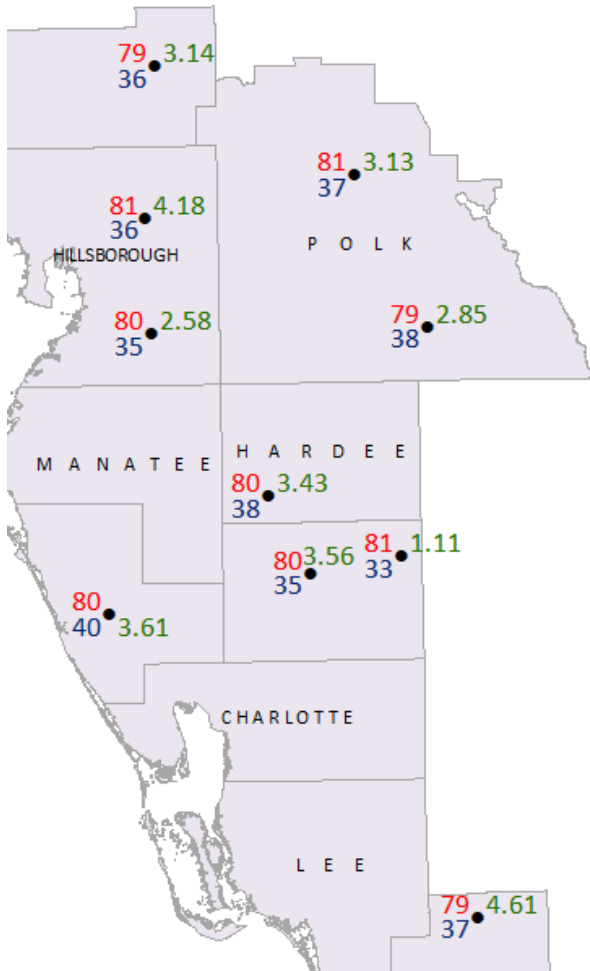

Extension Agricultural Weather Report

January 21st, 2019 - January 28th, 2019

Weekly Temperature & Rainfall Data from FAWN Stations by District

Northwest District

Central District

Northeast District

● 7-day rainfall (inches) ● 7-day Maximum Temperature (°F) ● 7-day Minimum Temperature (°F)

Southwest District

Southeast District

● 7-day rainfall (inches) ● 7-day Maximum Temperature (°F) ● 7-day Minimum Temperature (°F)

NWS 6-10 DAY OUTLOOKS

NWS 6-10 day Rainfall Outlook

NWS 6-10 day Temperature Outlook